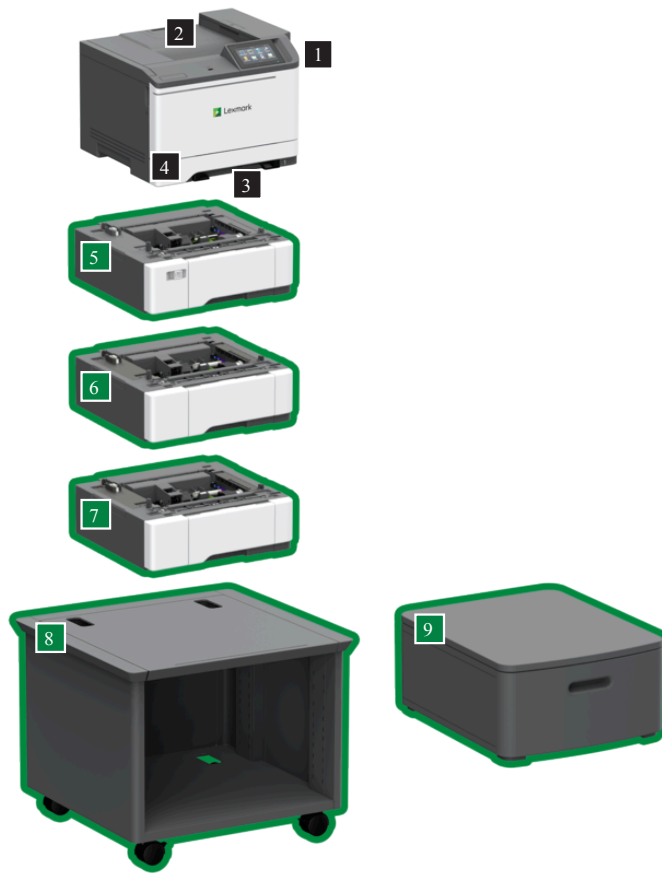

 Lexmark™

Lexmark CS632dwe

Exceptional performance, secure and sustainable

Unison
TONER

Lexmark CS632dwe

With exceptional performance and secure design, the CS632dwe printer delivers enhanced productivity up to 42/40 ppm* on letter/A4 paper and toner yields up to 20,000 pages mono**, and up to 11,700 pages color**. Engineered for long life with environmental certifications and advanced power management, this efficient model has high sustainability. Fast time to first print, superior print quality and easy-to-use touch screen.

*** The Trusted Platform Module (TPM) is not available in some countries.

Lexmark CS632dwe

- 1 **Printer with 4.3-inch (10.9 cm) touch screen**
318.30 x 455 x 422.50 mm
12.50 x 17.90 x 16.60 in.
- 2 **170-Sheet output bin**
Dimensions included as part of base model
- 3 **Single sheet multipurpose feeder**
Dimensions included as part of base model
- 4 **250-Sheet tray**
Dimensions included as part of base model
- 5 **650-Sheet Duo Tray**
132.1 x 424.2 x 416.6 mm
5.2 x 16.7 x 16.4 in.